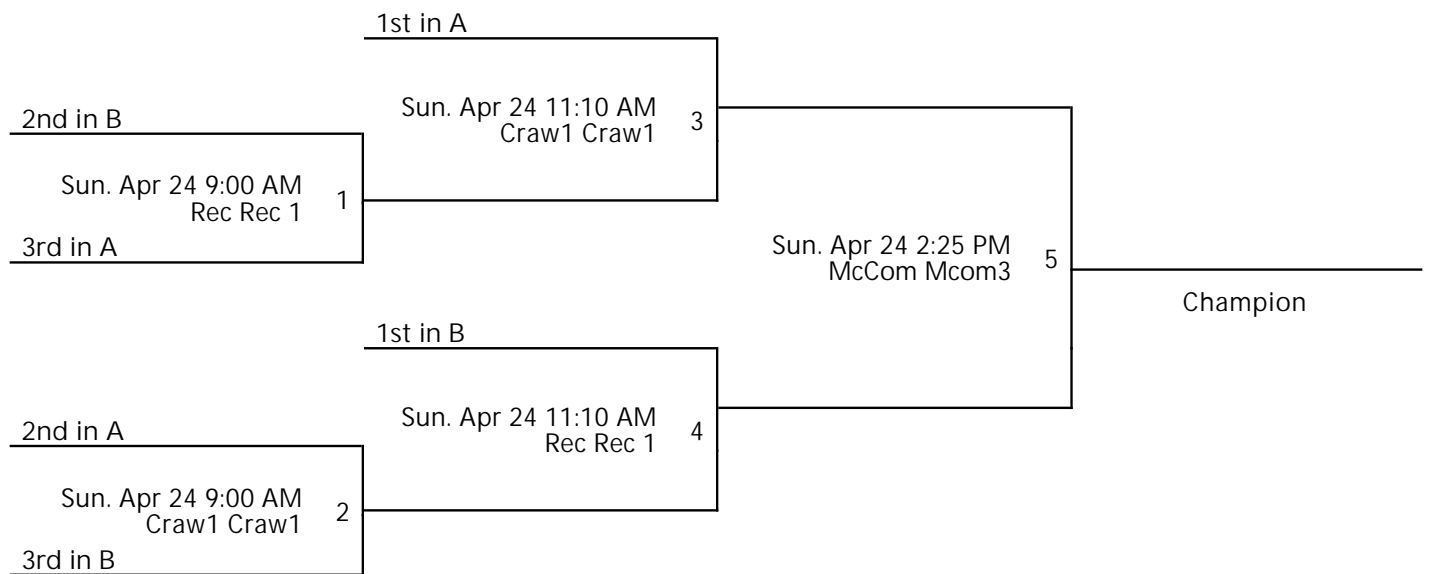

B (5th Girls)

B (5th Girls)						
	W	L	PD	PA	PS	
Fusion	-	-	-	-	-	-
Meadville Blazers	-	-	-	-	-	-
MillCreek Blue Storm	-	-	-	-	-	-

Date	Time	Venue	Court	Away	Home	Score
Sat. 4/23	11:15 AM	Dome	Dome3	Fusion	Meadville Blazers	-
Sat. 4/23	1:25 PM	Craw1	Craw1	Fusion	MillCreek Blue Storm	-
Sat. 4/23	3:35 PM	McCom	Mcom3	Meadville Blazers	MillCreek Blue Storm	-

Venues

Craw1 - Crawford
Rec - Rec Center

Dome - Dome

McCom - McComb Field House

Courts

Craw1 - Crawford 1
Dome3 - Dome 3

Dome1 - Dome 1
Mcom3 - McComb3

Rec 1 - Rec Center 1

Powered by Exposure Basketball Events

EDINBORO SPRING CAGE CLASSIC 5TH GIRLS CHAMPIONSHIP

Apr 23-24, 2022

Craw1 Craw1 - Crawford Crawford 1 McCom Mcom3 - McComb Field House McComb3
Rec Rec 1 - Rec Center Rec Center 1