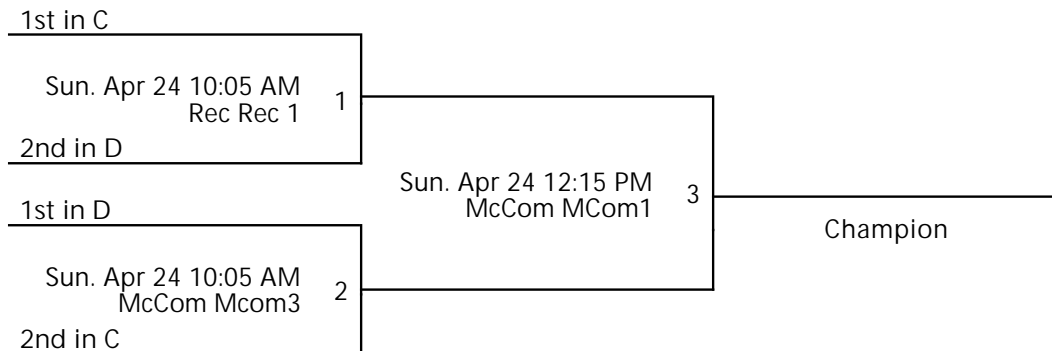

D (6th Girls)

D (6th Girls)						
	W	L	PD	PA	PS	
Legendz	-	-	-	-	-	-
MillCreek Blue Storm	-	-	-	-	-	-
Fusion	-	-	-	-	-	-
AYD	-	-	-	-	-	-

Date	Time	Venue	Court	Away	Home	Score
Sat. 4/23	12:20 PM	Rec	Rec 1	Fusion	AYD	-
Sat. 4/23	2:30 PM	Rec	Rec 1	MillCreek Blue Storm	AYD	-
Sat. 4/23	2:30 PM	Craw1	Craw1	Legendz	Fusion	-
Sat. 4/23	5:45 PM	McCom	Mcom3	Legendz	MillCreek Blue Storm	-

Venues

Craw1 - Crawford
Rec - Rec Center

Dome - Dome

McCom - McComb Field House

Courts

Craw1 - Crawford 1
Mcom3 - McComb3

Dome1 - Dome 1

Rec 1 - Rec Center 1

EDINBORO SPRING CAGE CLASSIC 6TH GIRLS GOLD

Apr 23-24, 2022

McCom MCom1 - McComb Field House McComb1

McCom Mcom3 - McComb Field House McComb3 Rec Rec 1 - Rec Center Rec Center 1

Away (Top), Home (Bottom)

Revised 4/16/2022 11:56 PM - Powered by Exposure Basketball Events