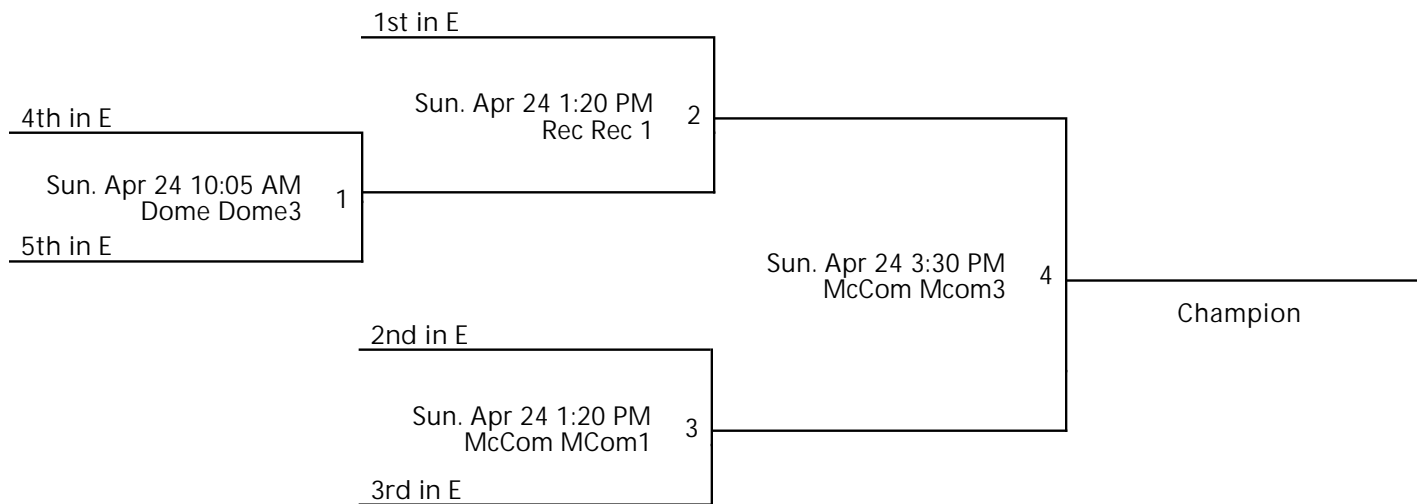

Venues

Craw1 - Crawford

McCom - McComb Field House

Rec - Rec Center

Courts

Craw1 - Crawford 1

Rec 1 - Rec Center 1

Mcom3 - McComb3

Powered by Exposure Basketball Events

EDINBORO SPRING CAGE CLASSIC 7TH GIRLS CHAMPIONSHIP

Apr 23-24, 2022

Dome Dome3 - Dome Dome 3 McCom MCom1 - McComb Field House McComb1

McCom Mcom3 - McComb Field House McComb3 Rec Rec 1 - Rec Center Rec Center 1