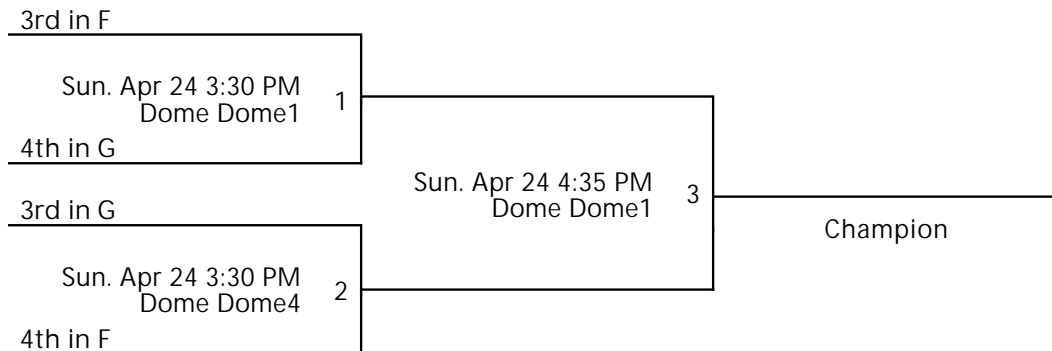

G (8th Girls)

	W	L	PD	PA	PS	
Flood City	-	-	-	-	-	-
MillCreek Blue Storm	-	-	-	-	-	-
KC Thunder	-	-	-	-	-	-
AYD	-	-	-	-	-	-

Date	Time	Venue	Court	Away	Home	Score
Sat. 4/23	9:05 AM	McCom	Mcom2	KC Thunder	AYD	-
Sat. 4/23	10:10 AM	Dome	Dome4	Flood City	MillCreek Blue Storm	-
Sat. 4/23	12:20 PM	McCom	MCom1	Flood City	KC Thunder	-
Sat. 4/23	1:25 PM	Rec	Rec 1	MillCreek Blue Storm	AYD	-

Dome4 - Dome 4

MCom1 - McComb1

Mcom2 - McComb2

Powered by Exposure Basketball Events

EDINBORO SPRING CAGE CLASSIC 8TH GIRLS CHAMPIONSHIP GOLD

Apr 23-24, 2022

McCom MCom1 - McComb Field House McComb1

McCom Mcom2 - McComb Field House McComb2

Away (Top), Home (Bottom)

Revised 4/17/2022 12:02 PM - Powered by Exposure Basketball Events

EDINBORO SPRING CAGE CLASSIC
8TH GIRLS CHAMPIONSHIP
SILVER

Apr 23-24, 2022

Dome Dome1 - Dome Dome 1 Dome Dome4 - Dome Dome 4