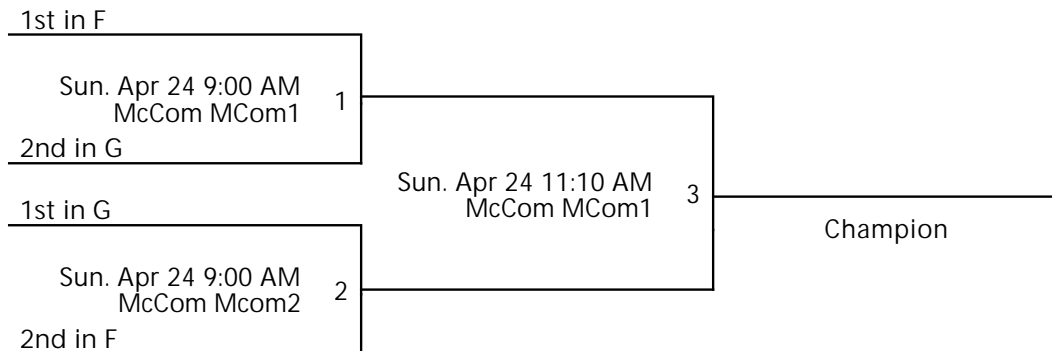

G (8th Girls)

	W	L	PD	PA	PS	
Flood City	-	-	-	-	-	-
MillCreek Blue Storm	-	-	-	-	-	-
KC Thunder	-	-	-	-	-	-
AYD	-	-	-	-	-	-

Date	Time	Venue	Court	Away	Home	Score
Sat. 4/23	9:05 AM	McCom	Mcom2	KC Thunder	AYD	-
Sat. 4/23	10:10 AM	Dome	Dome4	Flood City	MillCreek Blue Storm	-
Sat. 4/23	12:20 PM	McCom	MCom1	Flood City	KC Thunder	-
Sat. 4/23	1:25 PM	Rec	Rec 1	MillCreek Blue Storm	AYD	-

Dome4 - Dome 4

MCom1 - McComb1

Mcom2 - McComb2

Powered by Exposure Basketball Events

EDINBORO SPRING CAGE CLASSIC 8TH GIRLS CHAMPIONSHIP GOLD

Apr 23-24, 2022

McCom MCom1 - McComb Field House McComb1

McCom Mcom2 - McComb Field House McComb2

Away (Top), Home (Bottom)

Revised 4/17/2022 12:02 PM - Powered by Exposure Basketball Events

EDINBORO SPRING CAGE CLASSIC
8TH GIRLS CHAMPIONSHIP
SILVER

Apr 23-24, 2022

Dome Dome1 - Dome Dome 1 Dome Dome4 - Dome Dome 4