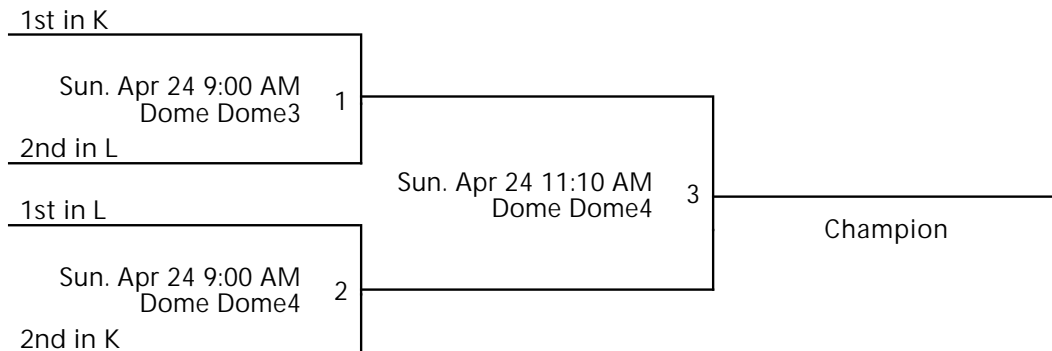

Venues

Craw1 - Crawford

Dome - Dome

McCom - McComb Field House

Courts

Craw1 - Crawford 1

Dome1 - Dome 1

Dome2 - Dome 2

Dome3 - Dome 3

Dome4 - Dome 4

MCom1 - McComb1

Powered by Exposure Basketball Events

EDINBORO SPRING CAGE CLASSIC 9TH GIRLS CHAMPIONSHIP GOLD

Apr 23-24, 2022

Dome Dome3 - Dome Dome 3 Dome Dome4 - Dome Dome 4

Away (Top), Home (Bottom)

Revised 4/17/2022 12:07 AM - Powered by Exposure Basketball Events

EDINBORO SPRING CAGE CLASSIC
9TH GIRLS CHAMPIONSHIP
SILVER

Apr 23-24, 2022

Dome Dome1 - Dome Dome 1 Dome Dome2 - Dome Dome 2