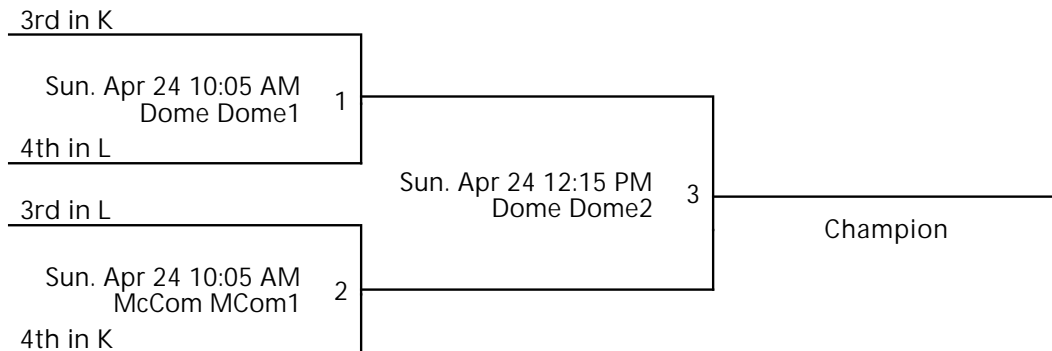

Venues

Craw1 - Crawford

Dome - Dome

McCom - McComb Field House

Courts

Craw1 - Crawford 1

Dome1 - Dome 1

Dome2 - Dome 2

Dome3 - Dome 3

Dome4 - Dome 4

MCom1 - McComb1

Powered by Exposure Basketball Events

EDINBORO SPRING CAGE CLASSIC 9TH GIRLS CHAMPIONSHIP GOLD

Apr 23-24, 2022

Dome Dome3 - Dome Dome 3 Dome Dome4 - Dome Dome 4

Away (Top), Home (Bottom)

Revised 4/17/2022 12:07 AM - Powered by Exposure Basketball Events

EDINBORO SPRING CAGE CLASSIC
9TH GIRLS CHAMPIONSHIP
SILVER

Apr 23-24, 2022

Dome Dome1 - Dome Dome 1 Dome Dome2 - Dome Dome 2