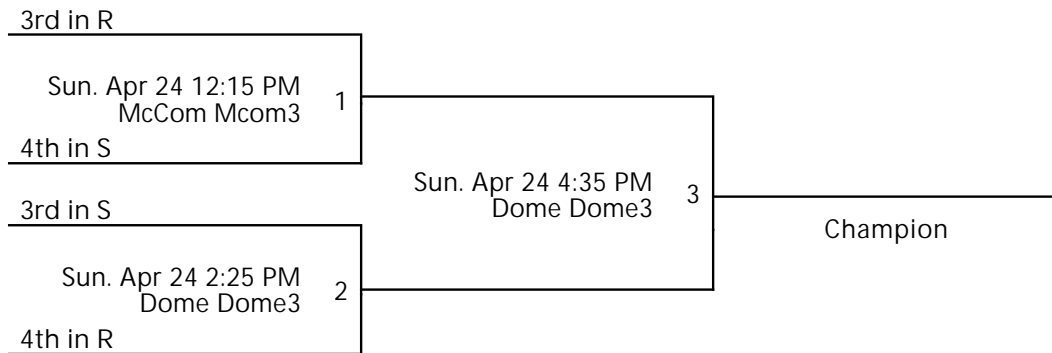

S (Varsity Girls)

	W	L	PD	PA	PS	
Central Western	-	-	-	-	-	-
Indiana Wildcats	-	-	-	-	-	-
Fusion	-	-	-	-	-	-
Conneaut	-	-	-	-	-	-

Date	Time	Venue	Court	Away	Home	Score
Sat. 4/23	10:10 AM	McCom	Mcom2	Central Western	Conneaut	-
Sat. 4/23	12:20 PM	McCom	Mcom2	Indiana Wildcats	Conneaut	-
Sat. 4/23	4:40 PM	McCom	Mcom2	Indiana Wildcats	Fusion	-
Sat. 4/23	6:50 PM	Dome	Dome3	Central Western	Fusion	-

Venues

Craw1 - Crawford

Dome - Dome

McCom - McComb Field House

Courts

Craw1 - Crawford 1

Dome2 - Dome 2

Dome3 - Dome 3

Mcom2 - McComb2

EDINBORO SPRING CAGE CLASSIC
VARSITY GIRLS
CHAMPIONSHIP GOLD

Apr 23-24, 2022

Dome Dome1 - Dome Dome 1 Dome Dome3 - Dome Dome 3

McCom Mcom2 - McComb Field House McComb2

Away (Top), Home (Bottom)

Revised 4/19/2022 10:25 PM - Powered by Exposure Basketball Events

EDINBORO SPRING CAGE CLASSIC
VARSITY GIRLS
CHAMPIONSHIP SILVER

Apr 23-24, 2022

Dome Dome3 - Dome Dome 3 McCom Mcom3 - McComb Field House McComb3