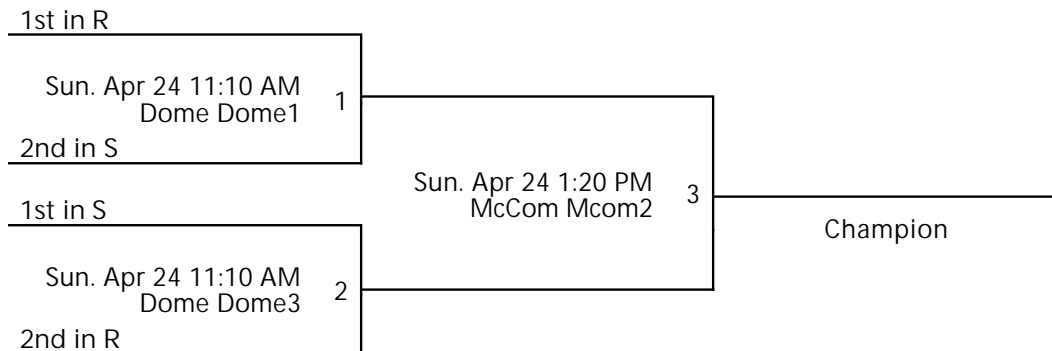

S (Varsity Girls)

	W	L	PD	PA	PS	
Central Western	-	-	-	-	-	-
Indiana Wildcats	-	-	-	-	-	-
Fusion	-	-	-	-	-	-
Conneaut	-	-	-	-	-	-

Date	Time	Venue	Court	Away	Home	Score
Sat. 4/23	10:10 AM	McCom	Mcom2	Central Western	Conneaut	-
Sat. 4/23	12:20 PM	McCom	Mcom2	Indiana Wildcats	Conneaut	-
Sat. 4/23	4:40 PM	McCom	Mcom2	Indiana Wildcats	Fusion	-
Sat. 4/23	6:50 PM	Dome	Dome3	Central Western	Fusion	-

Venues

Craw1 - Crawford

Dome - Dome

McCom - McComb Field House

Courts

Craw1 - Crawford 1

Dome2 - Dome 2

Dome3 - Dome 3

Mcom2 - McComb2

EDINBORO SPRING CAGE CLASSIC
VARSITY GIRLS
CHAMPIONSHIP GOLD

Apr 23-24, 2022

Dome Dome1 - Dome Dome 1 Dome Dome3 - Dome Dome 3

McCom Mcom2 - McComb Field House McComb2

Away (Top), Home (Bottom)