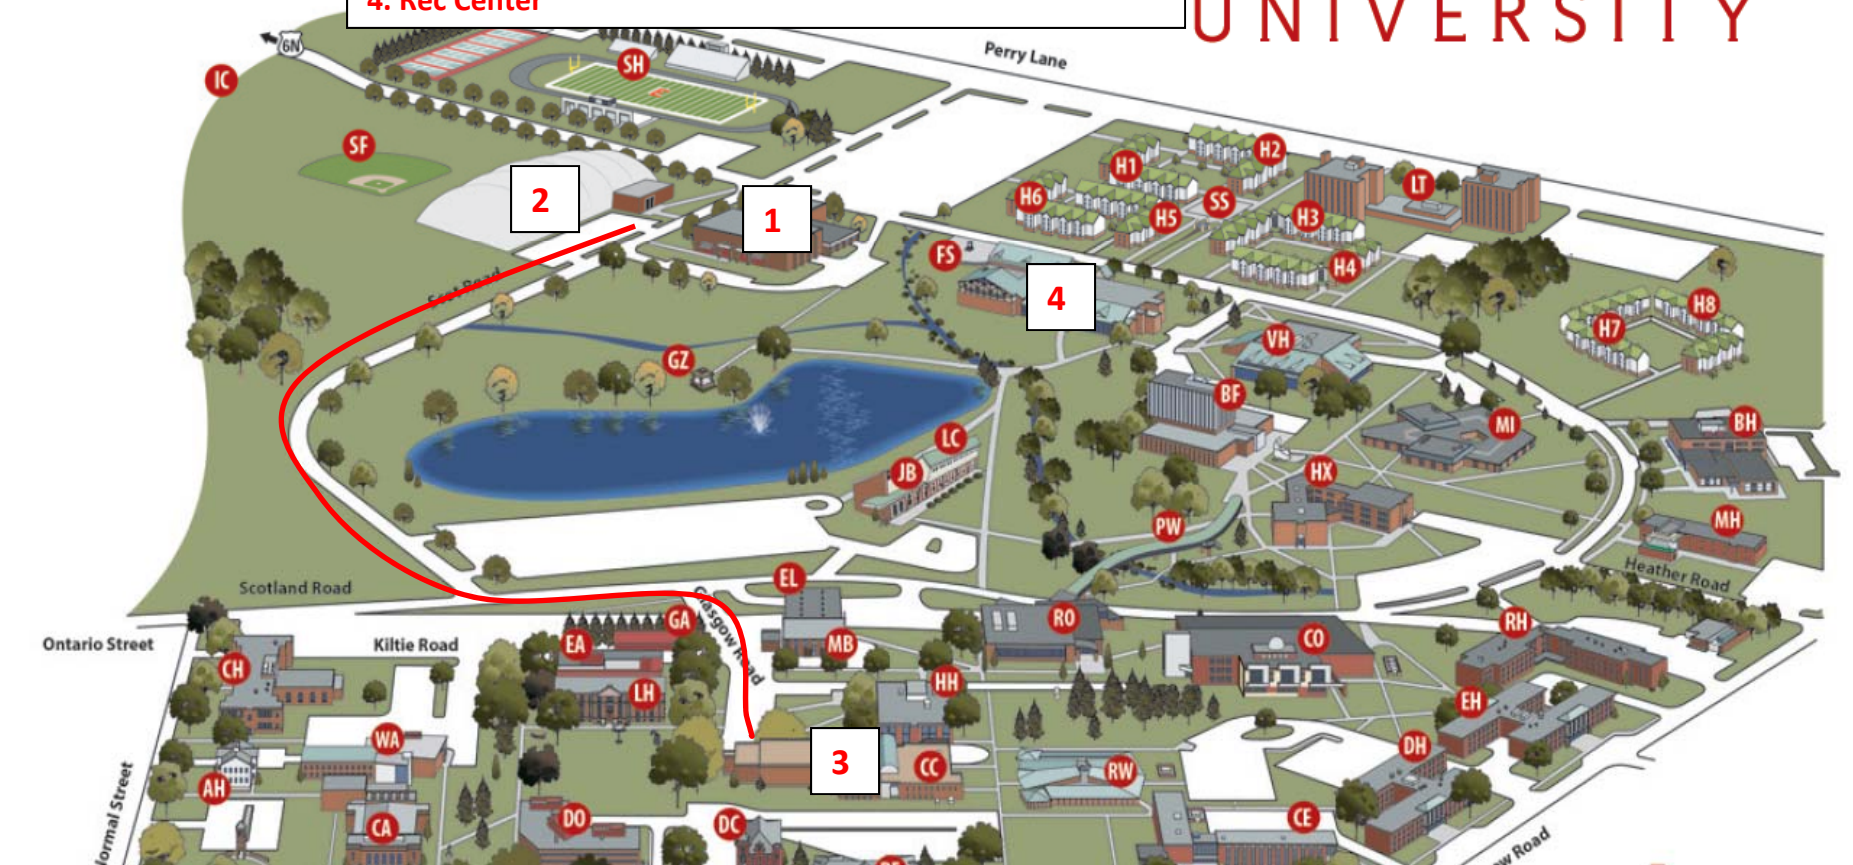

# Campus Map

EDINBORO  
UNIVERSITY

- University Facilities in use during the Edinboro Cage Classic:
1. McComb Fieldhouse
  2. Mike S. Zafirovski Sports and Rec. center (Dome)
  3. Crawford Center
  4. Rec Center

\*\*Map Courtesy of the Edinboro University Web site.